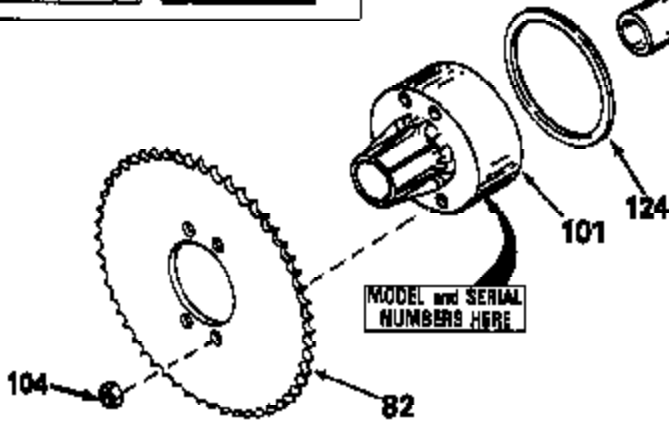

JOIST

SICHER IST DAS:
DAS ORIGINAL

47	48
47A	48A
47B	48B
47C	48C
47D	48D
47E	48E
47H	48H
47L	48L

47M	48M
47P	48P
47R	48R
47V	48V
47W	48W
47X	48X

Ref #	Part Number	Qty	Description
13	778221		Gear, Bevel (16 teeth)
14	778068		Gear, Pinion (16 teeth)
17	786040		Pin, Drive
26	792125		Ring, Retaining (4 required) (Pkg. of 2)
31	780001		Washer (3/4" ID x 1-1/2" OD x 1/16" t hick)
31A	780096		Washer, Thrust
47E	774727		Axle (7-25/32" long)
48E	774728		Axle (17-7/16" long)
82	786043		Sprocket. No Teeth 54. O.D. 8.823
82	786051		Sprocket. No Teeth 60. O.D. 9.841
82	786070		Sprocket. No Teeth 48. O.D. 7.920
82	786041A		Sprocket. No Teeth 45. O.D. 7.389
82	786042		Sprocket. No Teeth 40. O.D. 6.650
90	788067B	100-185B Peerless	Grease (32 oz. bottle Bentonite greas e)
101	774344		Differential Carrier Hsg (Incl. 137)
102	774345		Differential Carrier Hsg (Incl. 139)
103	792041		Screw, 5/16-18 x 3-3/4"
104A	792061		Washer, Flat, 5/16"
104	792042		Nut, Lock, 5/16-18 (Use as required)
137	780077		Bushing (3/4" ID x 1-1/16" OD x 2-1/1 6" long)
139	780077		Bushing (3/4 ID x 1-1/16" OD x 2-1/16 " long)