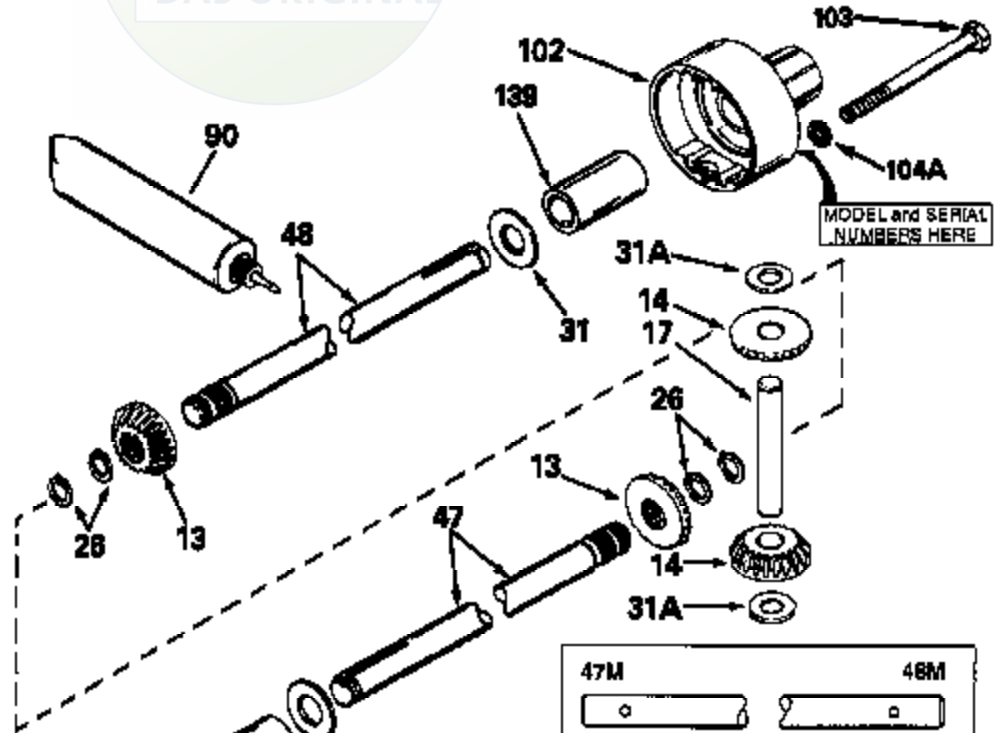

JOIST

SICHER IST DAS:
DAS ORIGINAL

47	48
47A	48A
47B	48B
47C	48C
47D	48D
47E	48E
47H	48H
47L	48L

47M	48M
47P	48P
47R	48R
47V	48V
47W	48W
47X	48X

Ref #	Part Number	Qty	Description
13	778221		Gear, Bevel (16 teeth)
14	778068		Gear, Pinion (16 teeth)
17	786040		Pin, Drive
26	792125		Ring, Retaining (4 required) (Pkg. of 2)
31	780001		Washer (3/4" ID x 1-1/2" OD x 1/16" t hick)
31A	780096		Washer, Thrust
47E	774727		Axle (7-25/32" long)
48E	774728		Axle (17-7/16" long)
82	786043		Sprocket. No Teeth 54. O.D. 8.823
82	786051		Sprocket. No Teeth 60. O.D. 9.841
82	786070		Sprocket. No Teeth 48. O.D. 7.920
82	786041A		Sprocket. No Teeth 45. O.D. 7.389
82	786042		Sprocket. No Teeth 40. O.D. 6.650
90	788067B	100-185B Peerless	Grease (32 oz. bottle Bentonite greas e)
101	774344		Differential Carrier Hsg (Incl. 137)
102	774345		Differential Carrier Hsg (Incl. 139)
103	792041		Screw, 5/16-18 x 3-3/4"
104A	792061		Washer, Flat, 5/16"
104	792042		Nut, Lock, 5/16-18 (Use as required)
137	780077		Bushing (3/4" ID x 1-1/16" OD x 2-1/1 6" long)
139	780077		Bushing (3/4 ID x 1-1/16" OD x 2-1/16 " long)